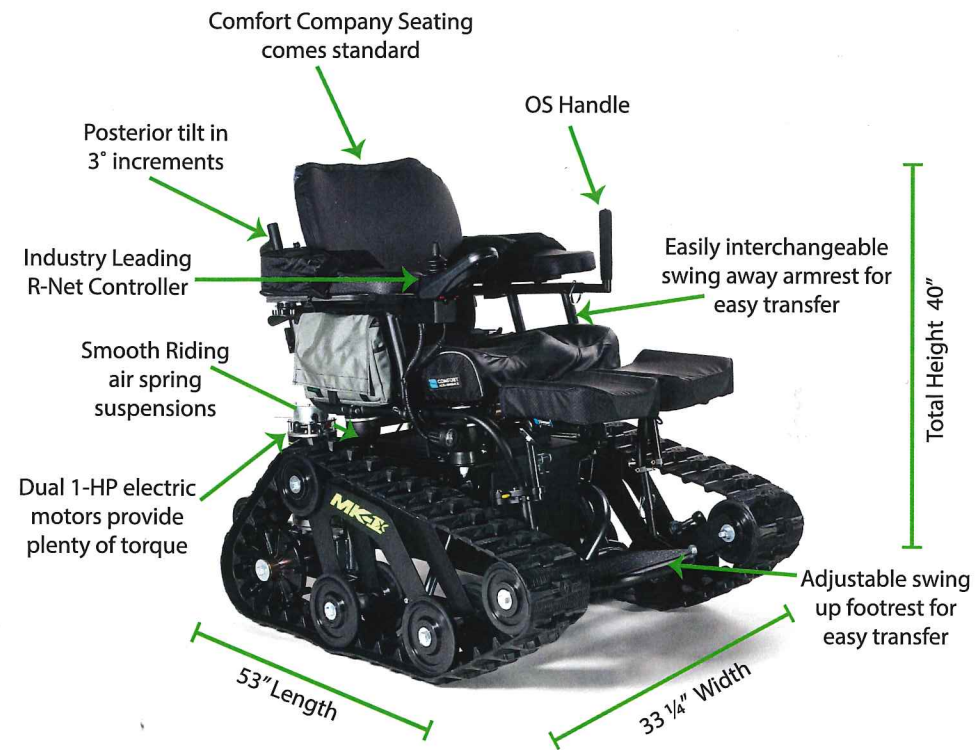

# TrackMaster™ MK-1

Take life where you want to go!

Base Weight approx 350 lbs.  
Battery Life up to 10 miles  
Maximum Speed 4.0 mph

At 29 1/2 inches wide, the MK-1 fits comfortably through a standard doorway and many ADA Compliant spaces.

The MK-1 & MK-1X models come in 3 standard colors:

- Black on Black
- Desert Tan & Black
- Ironstone Silver Satin & Black

# TrackMaster™ MK-1X

FOR THE EXTREME

Base Weight approx 350 lbs.  
Battery Life up to 10 miles  
Maximum Speed 4.0 mph

The MK-1 & MK-1X models can be fitted with Complex Rehab Seating