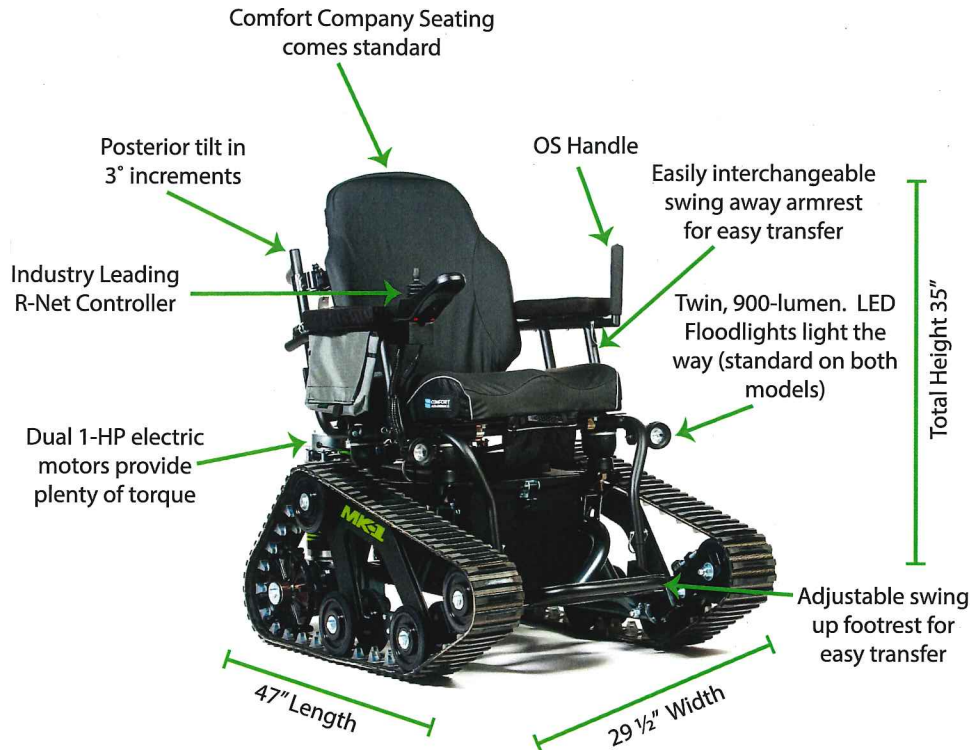

# TrackMaster™ MK-1

Take life where you want to go!

Base Weight approx 350 lbs.  
Battery Life up to 10 miles  
Maximum Speed 4.0 mph

At 29 1/2 inches wide, the MK-1 fits comfortably through a standard doorway and many ADA Compliant spaces.

The MK-1 & MK-1X models come in 3 standard colors:

- Black on Black
- Desert Tan & Black
- Ironstone Silver Satin & Black

# TrackMaster™ MK-1X

FOR THE EXTREME

Base Weight approx 350 lbs.  
Battery Life up to 10 miles  
Maximum Speed 4.0 mph

The MK-1 & MK-1X models can be fitted with Complex Rehab Seating